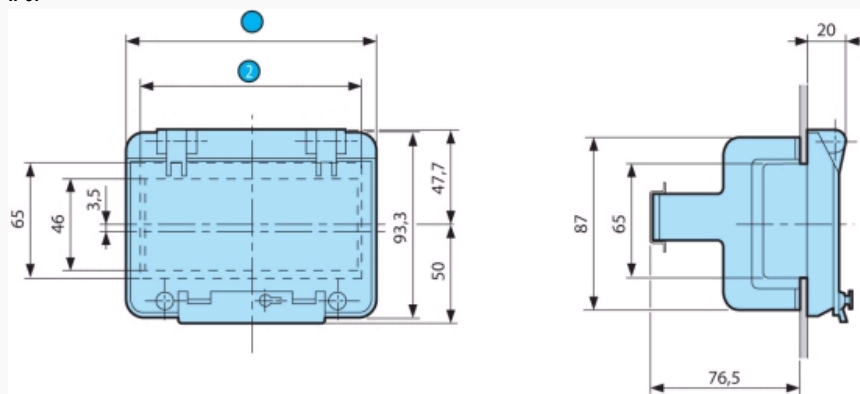

## Faceplates MA Part number 89750160

- IP67 : sealing on front panel, panel-mounting of the Millenium 3
- .IP40 : direct access to the front of the controller, possibility of labelling (laser marking)

### Part numbers

Type	Description
89750160 MA	IP67 sealed faceplate for the following products : - XD10 or CD12

#### Dimensions (mm)

IP67

N°	Legend
①	88750160 = 91 88750161 = 162 88750162 = 257.4
②	88750160 = 76.5 88750161 = 147.5 88750162 = 248.5